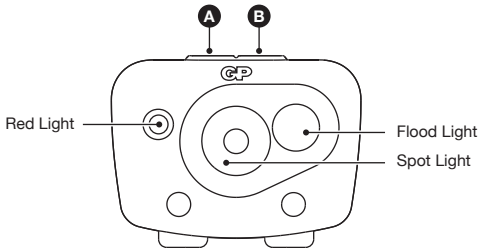

DISCOVERY

CH43

Multi-Purpose Headlamp

Quick Start Guide

GP

Compatible

gpbatteries.com

ANSI FL1 Standard	High	Med	Low
 Lumens (lm)	150	65	35
 Beam Distance (m)	45	30	20
 Run Time (h)	8	20	36
 Water Resistant	IPX4		
 Shock Proof	1m		