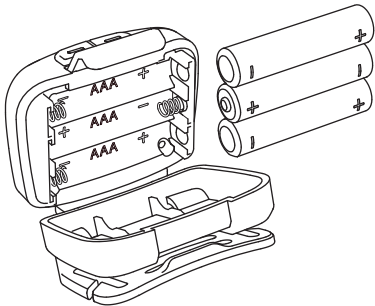

DISCOVERY

CH43

Multi-Purpose Headlamp

Quick Start Guide

GP

Compatible

gpbatteries.com

ANSI FL1 Standard	High	Med	Low
 Lumens (lm)	150	65	35
 Beam Distance (m)	45	30	20
 Run Time (h)	8	20	36
 Water Resistant	IPX4		
 Shock Proof	1m		